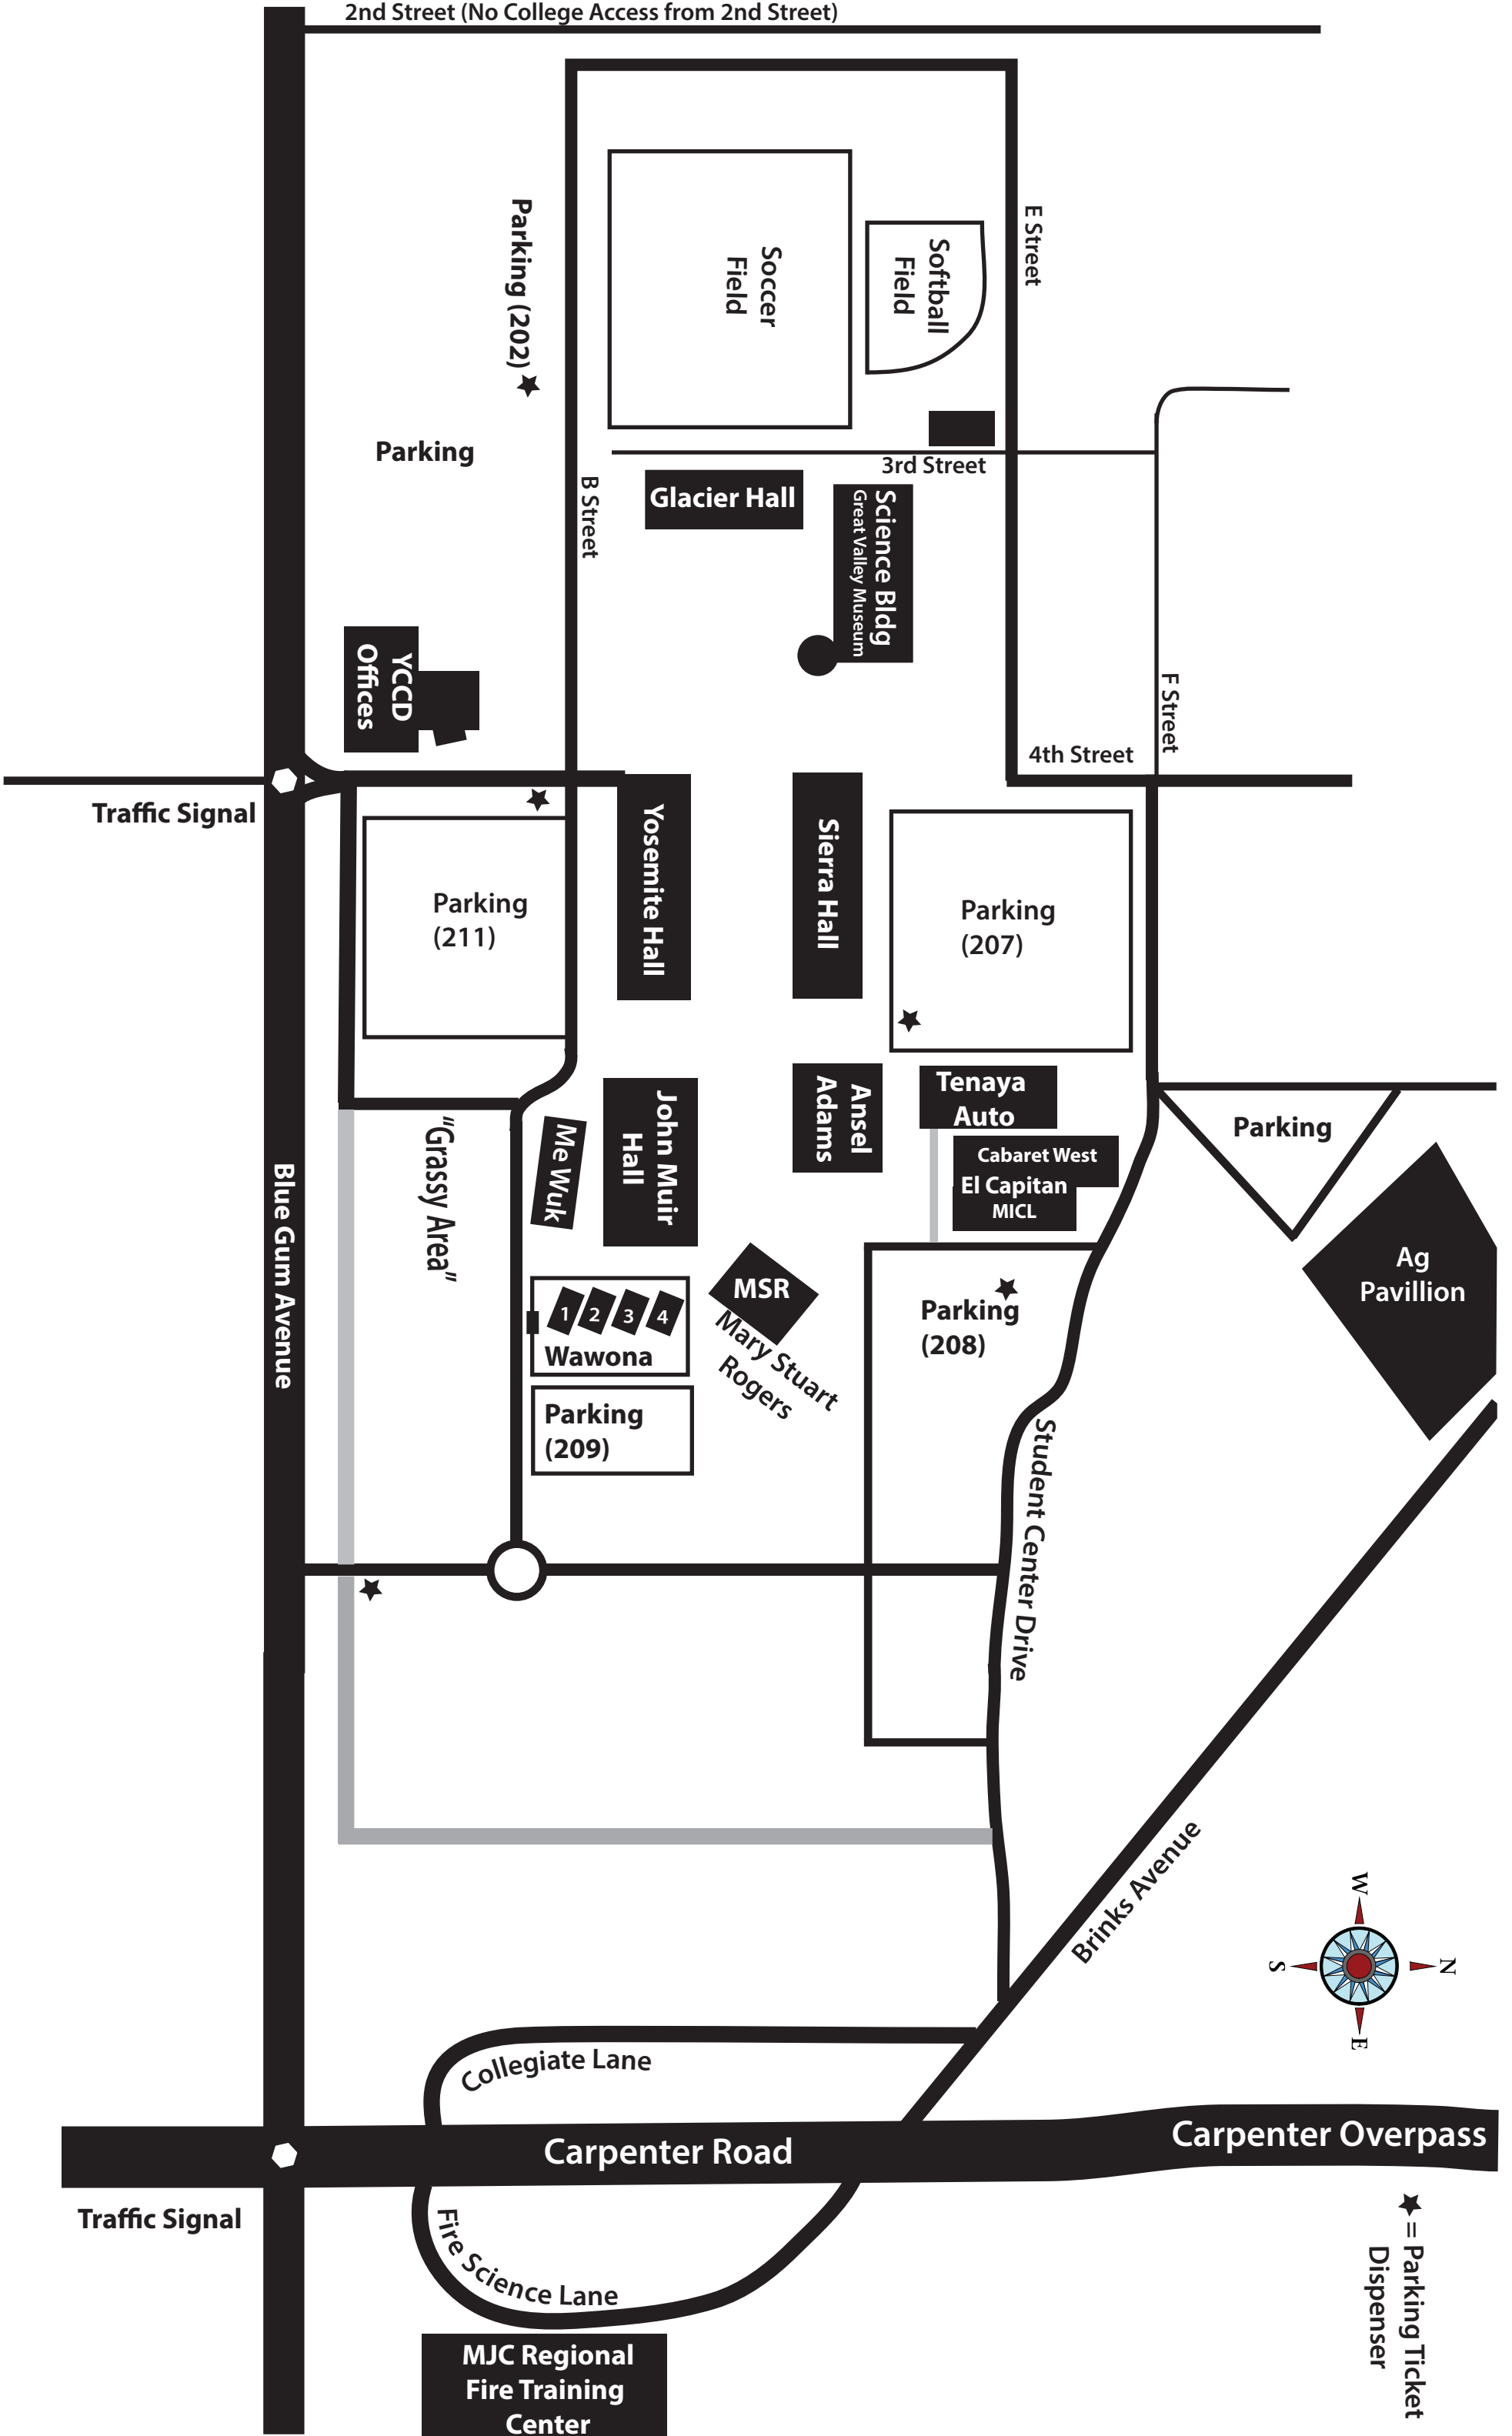

2nd Street (No College Access from 2nd Street)

★ = Parking Ticket Dispenser

Traffic Signal

Traffic Signal

Blue Gum Avenue

Parking (202) ★

Parking

Parking (211)

"Grassy Area"

1 2 3 4  
Wawona

Parking (209)

Parking (207)

Parking (208) ★

Parking

Carpenter Overpass

Carpenter Road

Tenaya Auto

Cabaret West  
El Capitan MICL

John Muir Hall

Me Wuk

MSR  
Mary Stuart Rogers

Ag Pavillion