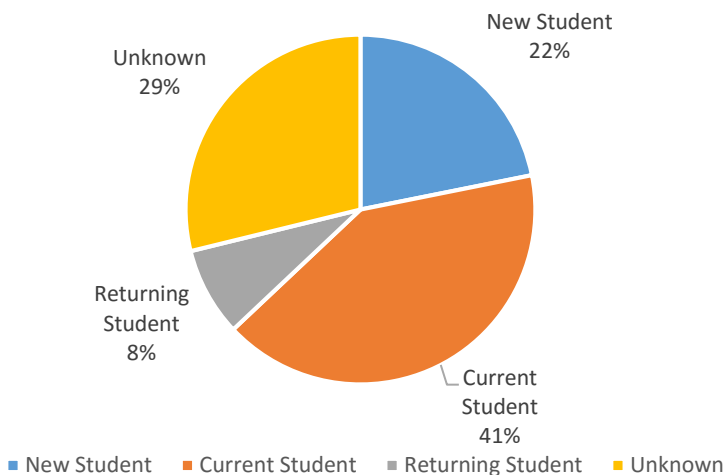

## Drop in services provided:

- CORE services – Application, Orientation, Assessment
- Campus Resources – Counseling, Tutoring, Success workshops
- Connect with a Student Success Specialist

## 2016-2017 Pathway Center overview:

- To date, close to 5,000 students have received services.

**LOCATION**

**STUDENT TYPE**

**SERVICES RECEIVED**