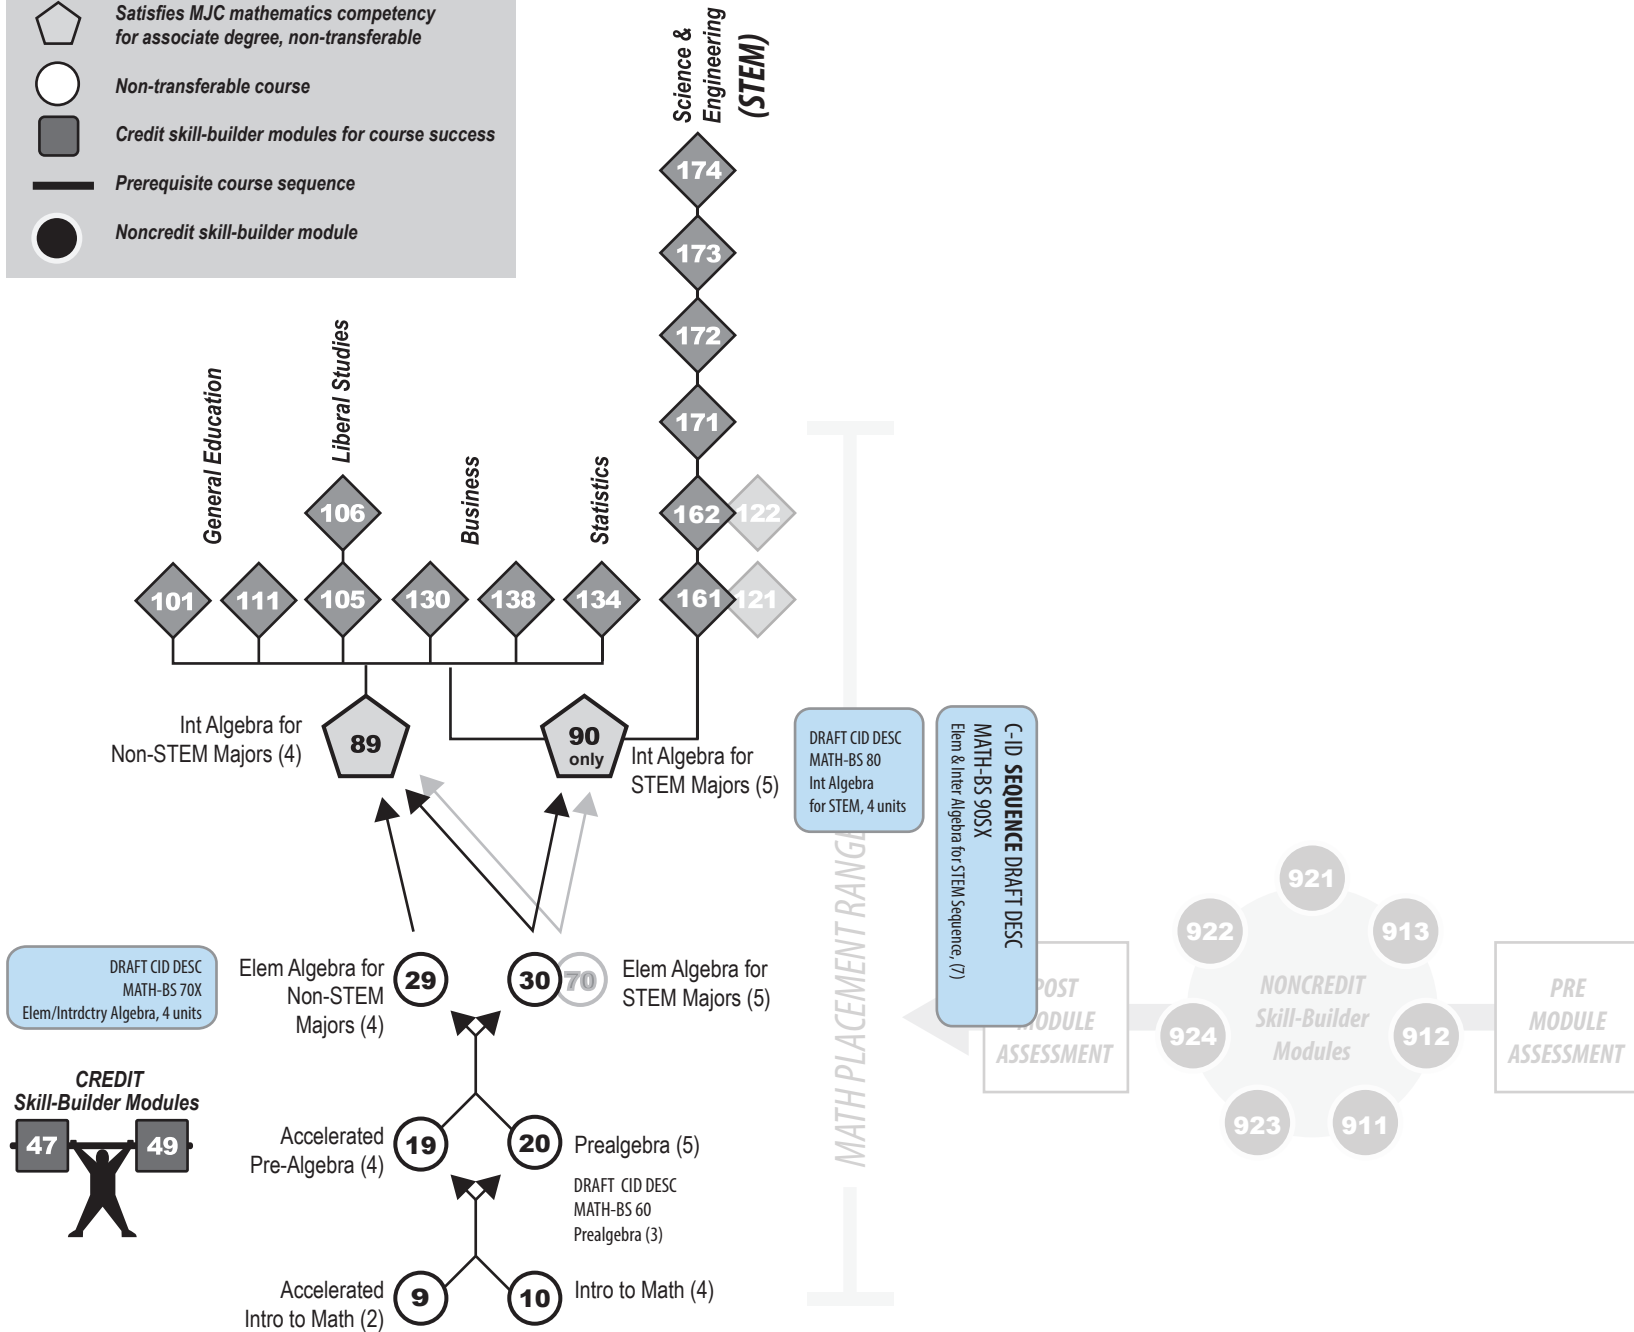

MATH COURSE SEQUENCE

-  Transferable course
-  Satisfies MJC mathematics competency for associate degree, non-transferable
-  Non-transferable course
-  Credit skill-builder modules for course success
-  Prerequisite course sequence
-  Noncredit skill-builder module

****DRAFT 2****

FOR INFORMATIONAL PURPOSES ONLY (Rev. 11/04/2016)

DRAFT CID DESC
MATH-BS 80
Int Algebra
for STEM, 4 units

C-ID SEQUENCE DRAFT DESC
MATH-BS 90SX
Elem & Inter Algebra for STEM Sequence, (7)