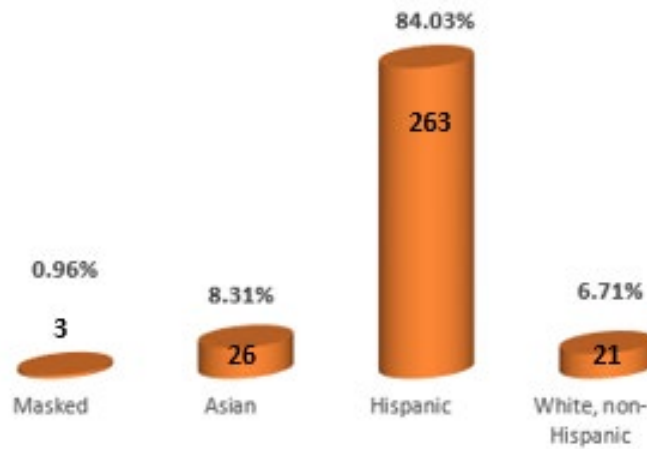

ELW Program Students 2017-2018

Definition: Students who declared MJC ELW program during the 2017-2018 year.
Data pulled from Colleague Student Demographic, 2017-18

ELW Program: Student Ethnicity

Definition: Demographic breakdown of student ELW program majors, 2017-18
Data is "masked" when there are fewer than 10 individuals from a single population
Colleague Student Demographic, 2017-18

Definition: Among students, the proportion retained from fall census to spring census at college in the selected year.

Does not include graduates or transfer students

LaunchBoard Pipeline: Milestones 2016-17