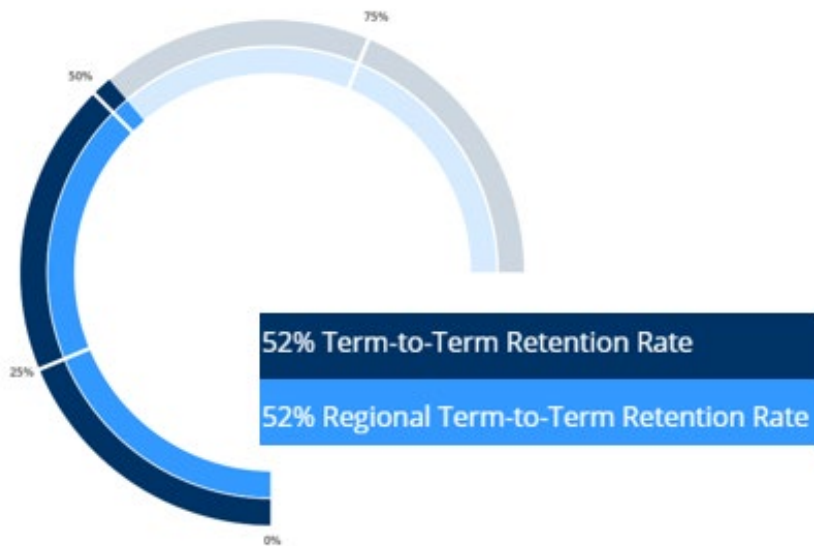

ELW Program Students 2017-2018

Definition: Students who declared MJC ELW program during the 2017-2018 year.
Data pulled from Colleague Student Demographic, 2017-18

ELW Program: Student Ethnicity

Definition: Demographic breakdown of student ELW program majors, 2017-18
Data is "masked" when there are fewer than 10 individuals from a single population
Colleague Student Demographic, 2017-18

Definition: Among students, the proportion retained from fall census to spring census at college in the selected year.

Does not include graduates or transfer students

LaunchBoard Pipeline: Milestones 2016-17