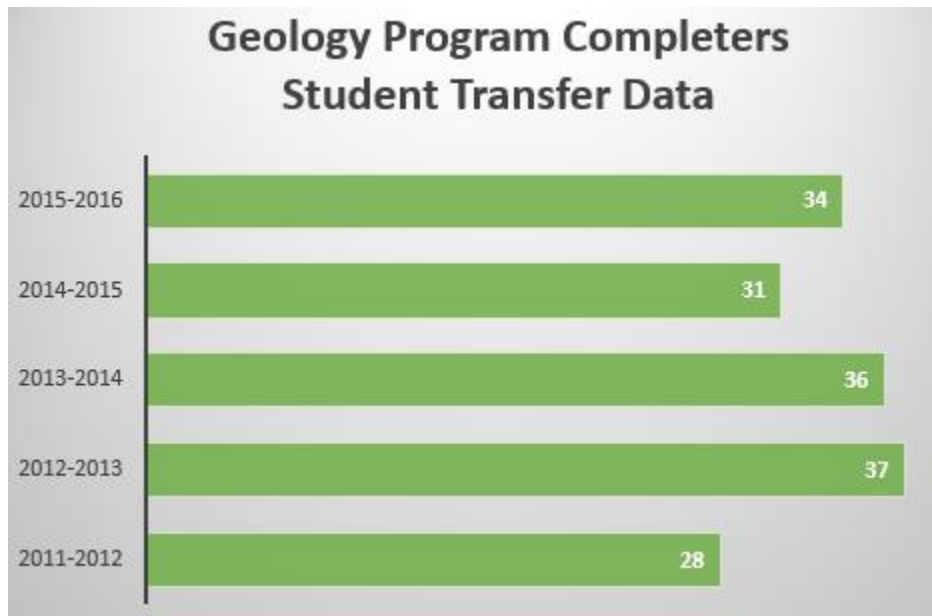

Definition: Among students, the proportion retained from fall census to spring census at college in the selected year.

Does not include graduates or transfer students

LaunchBoard Pipeline: Milestones 2016-17

<https://www.calpassplus.org/LaunchBoard/Community-College-Pipeline.aspx>

Geology Program Student Award Trend

Definition: Three-year award trend data (degree or certificate)

Awards are duplicated, meaning there are students in this number who may have earned more than one award.

Colleague Graduation Report, 2015-2018

No Completion Ethnicity Data

Definition: Students who took non-introductory courses or completed an OFADM award who subsequently enrolled for the first time in a four-year institution the following year