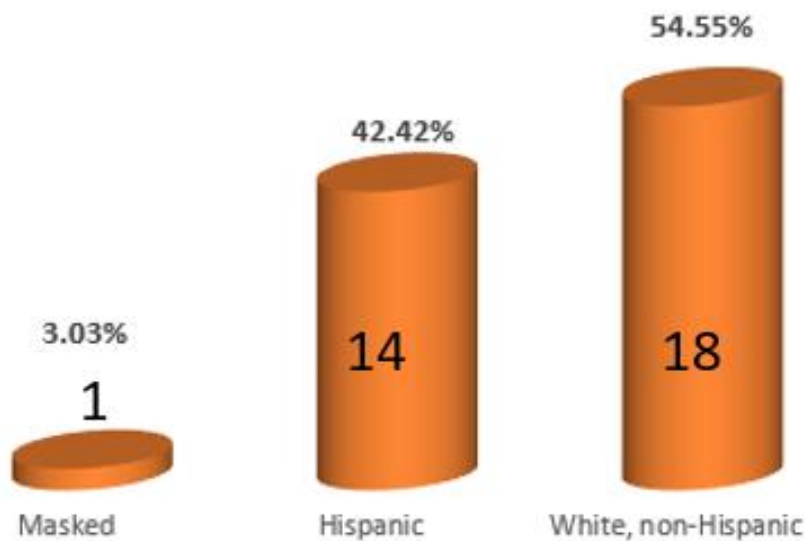

Geology Program Students 2017-2018

Definition: Students who declared MJC Geology programs during the 2017-2018 year.
Colleague Student Demographic, 2017-18

Geology Program: Student Ethnicity

Definition: Demographic breakdown of student Geology program majors, 2017-18
Data is "masked" when there are fewer than 10 individuals from a single population
Colleague Student Demographic, 2017-18

Definition: Among students, the proportion retained from fall census to spring census at college in the selected year.

Does not include graduates or transfer students

LaunchBoard Pipeline: Milestones 2016-17