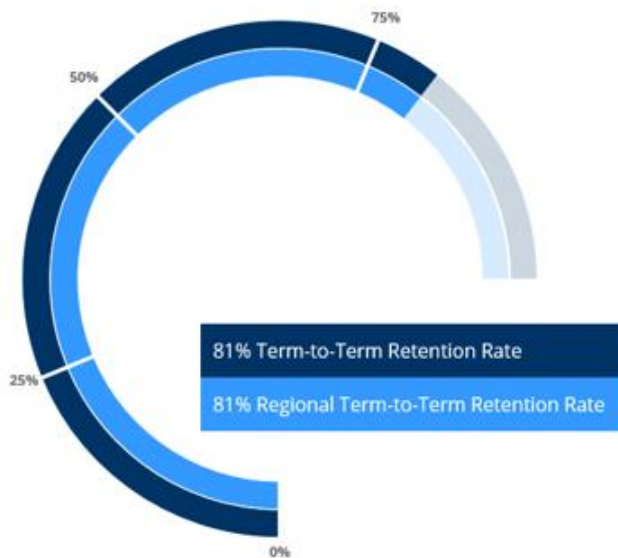

Geology Program Students 2017-2018

Definition: Students who declared MJC Geology programs during the 2017-2018 year.
Colleague Student Demographic, 2017-18

Geology Program: Student Ethnicity

Definition: Demographic breakdown of student Geology program majors, 2017-18
Data is "masked" when there are fewer than 10 individuals from a single population
Colleague Student Demographic, 2017-18

Definition: Among students, the proportion retained from fall census to spring census at college in the selected year.

Does not include graduates or transfer students

LaunchBoard Pipeline: Milestones 2016-17