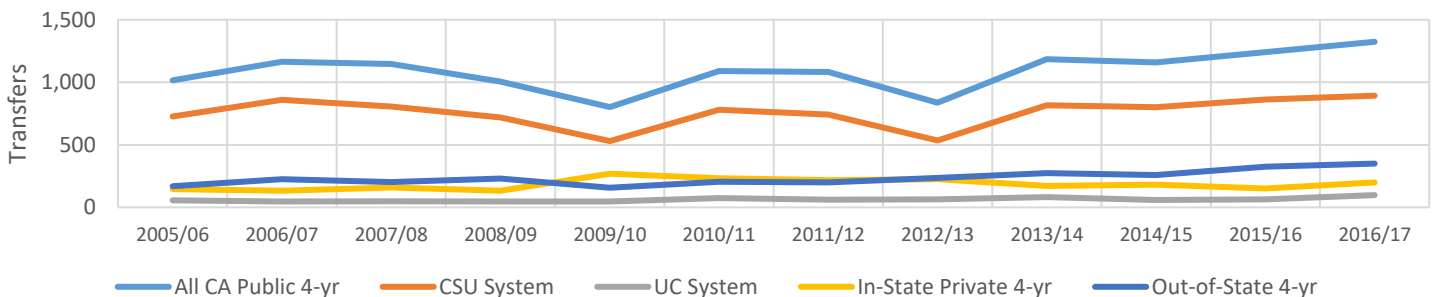

MJC Annual Transfers to 4-Year Institutions (CSU, UC, In-State Private, Out-of-State)

Sources: California Community Colleges Chancellor's Office <http://cccco.edu>; The California State University Analytic Studies <http://www.calstate.edu/as/ccct/index.shtml>; University of California Information Center <https://www.universityofcalifornia.edu/infocenter/>