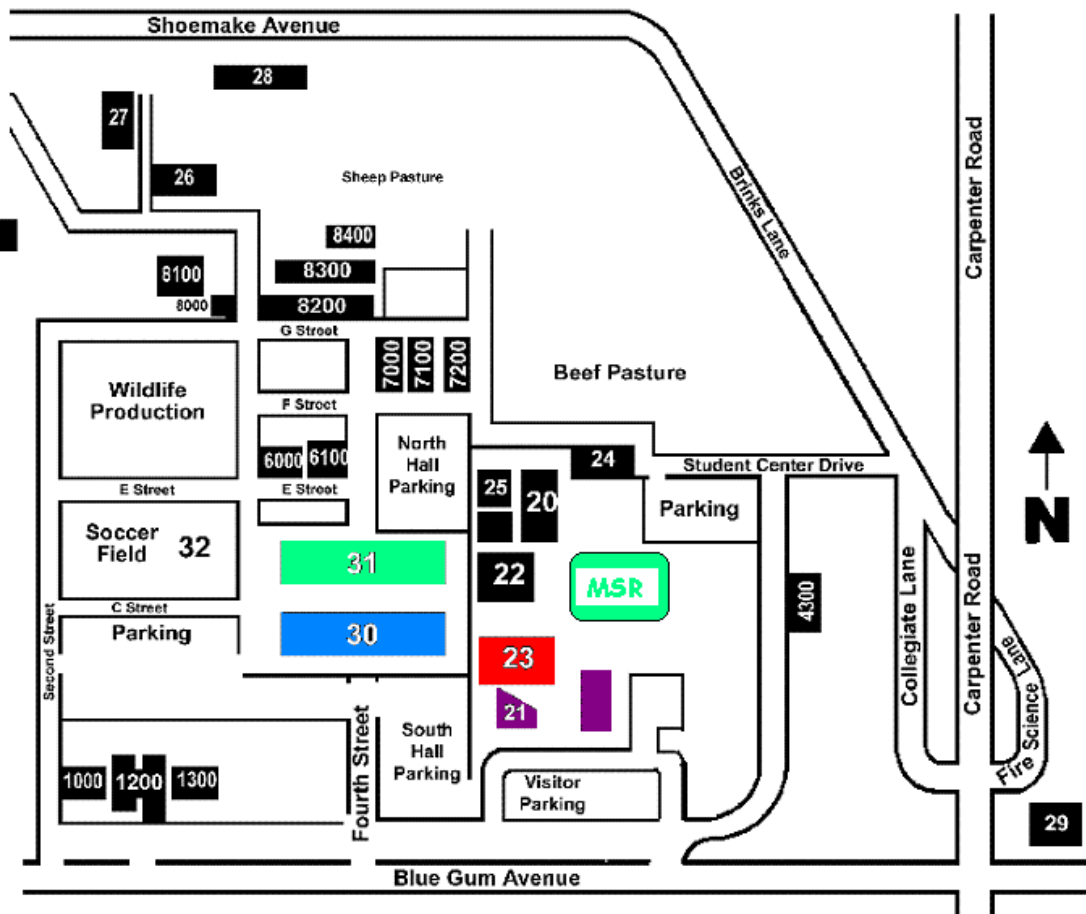

How to get to Modesto Junior College Family & Consumer Sciences Division Office:

From Fresno:

Take Highway 99 to Modesto. Take the Carpenter Road/ West Briggsmore Avenue exit.
Turn left at the Carpenter Road/ West Briggsmore Avenue exit stop light.
Go a few blocks to the next set of lights. This will be Blue Gum Avenue.
Turn right on Blue Gum Avenue. Drive in the **first entrance** and circle around to the Child Development parking lot.

From Sacramento:

Take Highway 99 to Modesto. Take the Carpenter Road/ West Briggsmore Avenue exit.
Turn right at the Carpenter Road/ West Briggsmore Avenue exit stop light.
Go a few blocks to the next set of lights. This will be Blue Gum Avenue.
Turn right on Blue Gum Avenue. Drive in the **first entrance** and circle around to the Child Development parking lot.

Family and Consumer Sciences is located in John Muir Hall, on the MJC West campus.
The West Campus is also home to the Me-Wuk Preschool Lab and Wawona Child Development Center.

MSR Mary Stuart Rogers Student Center
31 Sierra Hall **30** Yosemite Hall **23** John Muir Hall
21 Me-Wuk/Wawona Buildings **22** Ansel Adams Hall