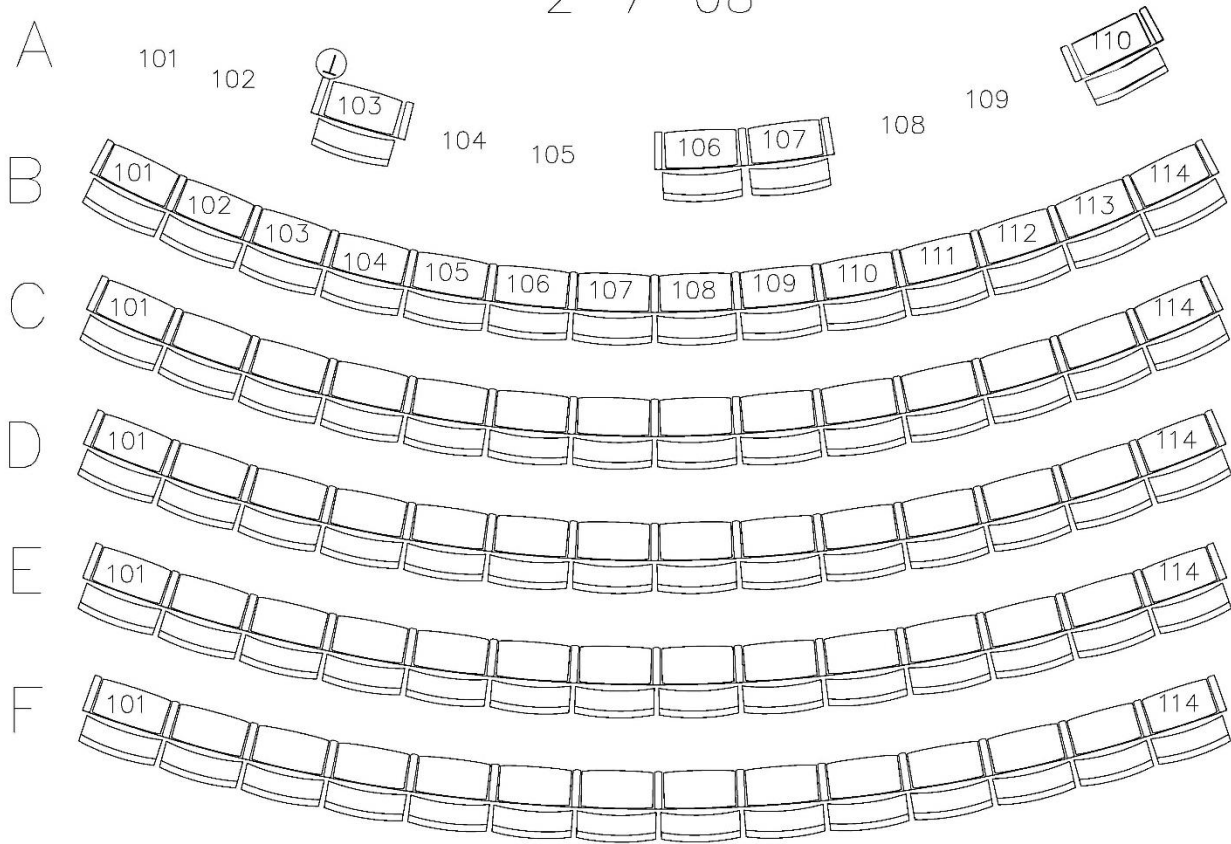

**Modesto Junior College
Performing and Media Arts Center
Little Theatre
Capacity 74 Fixed Seats / 6 Wheelchair Spaces**

MODESTO JR COLLEGE
PERFORMING AND MEDIA ARTS CENTER
LITTLE THEATRE

STAGE
2-7-08

CAPACITY = 74 FIXED SEATS
6 WHEELCHAIR SPACES
80 TOTAL