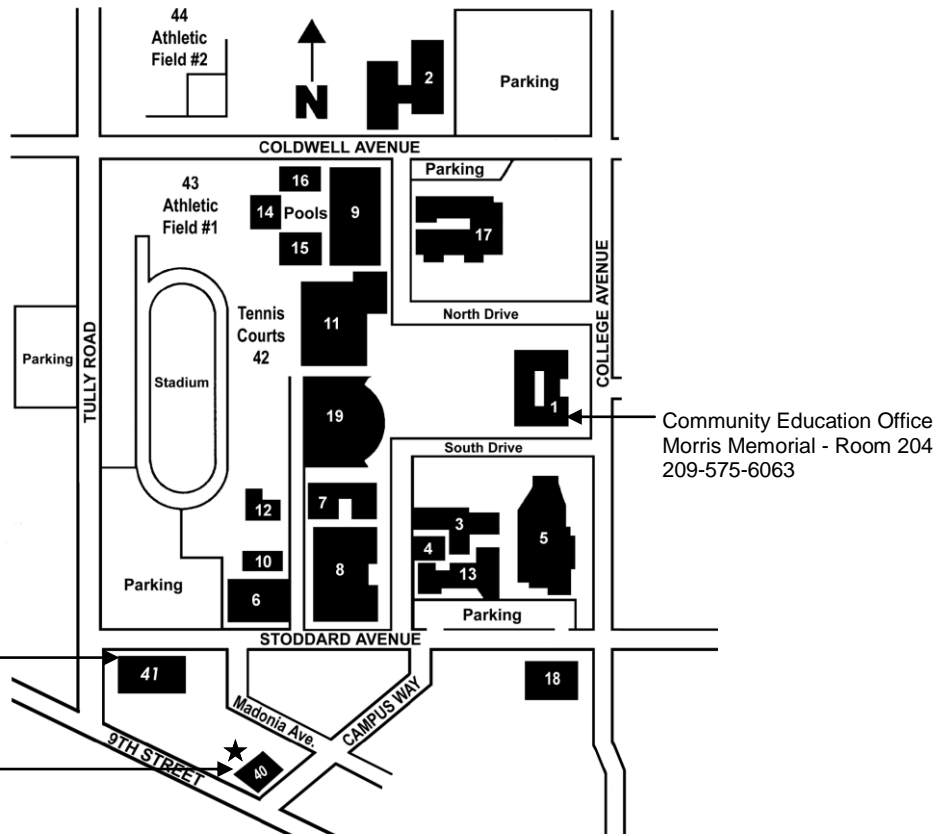

May 27, 29, 30: Alpha A

Thurs., May 27, 6:30 p.m. - 9:30 p.m. - Classroom: Valley Charter High School, 108 Campus Way, Room 105
Sat., May 29, 6:00 a.m. - 11:00 a.m. - Driving Range: MJC Parking Lot #106
Sat., May 29, 11:30 a.m. - 2:30 p.m. - Classroom: Valley Charter High School, 108 Campus Way, Room 105
Sun., May 30, 6:00 a.m. - 11:00 a.m. - Driving Range: MJC Parking Lot #106

May 27, 29, 30: Alpha B

Thurs., May 27, 6:30 p.m. - 9:30 p.m. - Classroom: Valley Charter High School, 108 Campus Way, Room 105
Sat., May 29, 8:00 a.m. - 11:00 a.m. - Classroom: Valley Charter High School, 108 Campus Way, Room 104
Sat., May 29, 11:30 a.m. - 4:30 p.m. - Driving Range: MJC Parking Lot #106
Sun., May 30, 11:30 a.m. - 4:30 p.m. - Driving Range: MJC Parking Lot #106

Please note: Depending on the flow of the class, length of discussion and questions the classes may end early or run longer than expected. Please plan accordingly.

Modesto Junior College – Community Education
209-575-6063 * www.mjc4life.org
Morris Memorial Bldg., Room 204, 435 College Ave., Modesto, CA 95350

East Campus Map

Sat. & Sun. RANGE
Lot #106
Located at the corner of
Tully Rd., Stoddard Ave. &
Madonia Ave.

Thurs. & Sat. CLASSROOM
108 Campus Way, Room 105
Located at the corner of
9th Street & Campus Way
★ (enter around back)

Agri. Bldg.....	2	Forum Bldg.....	7	Music Bldg.....	13
Art Bldg.....	3	Founders Hall.....	8	P.E. Offices.....	14
Art Gallery.....	4	Great Valley Museum.....	18	P.E., Men.....	15
Auditorium.....	5	Gymnasium.....	9	P.E., Women.....	16
Classroom Annex.....	12	Journalism Bldg.....	10	Science Bldg.....	17
Electronics Bldg.....	6	Library.....	11	Student Center.....	19
Field #1.....	43	Morris Bldg.....	1	Tennis Courts.....	42
Field #2.....	44	Motorcycle Range.....	41	Valley Charter High School...	40