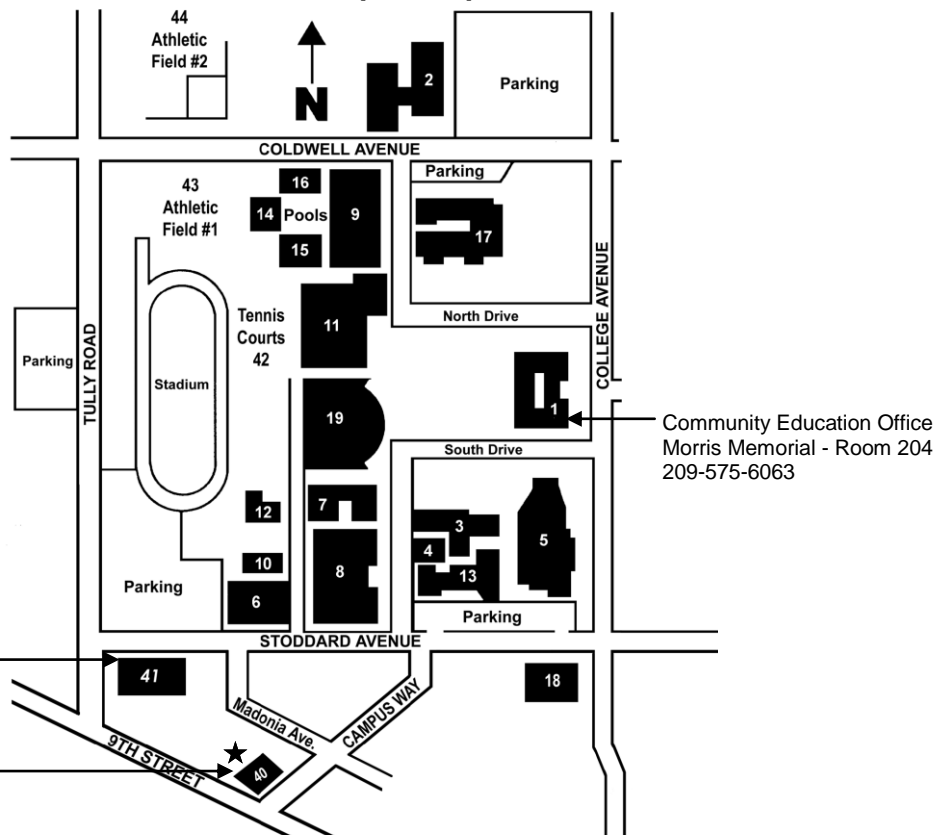

July 29, 31, August 1: Alpha A

Thurs., July 29, 6:30 p.m. - 9:30 p.m. - Classroom: Valley Charter High School, 108 Campus Way, Room 105
Sat., July 31, 6:00 a.m. - 11:00 a.m. - Driving Range: MJC Parking Lot #106
Sat., July 31, 11:30 a.m. - 2:30 p.m. - Classroom: Valley Charter High School, 108 Campus Way, Room 105
Sun., August 1, 6:00 a.m. - 11:00 a.m. - Driving Range: MJC Parking Lot #106

July 29, 31, August 1: Alpha B

Thurs., July 29, 6:30 p.m. - 9:30 p.m. - Classroom: Valley Charter High School, 108 Campus Way, Room 105
Sat., July 31, 8:00 a.m. - 11:00 a.m. - Classroom: Valley Charter High School, 108 Campus Way, Room 105
Sat., July 31, 11:30 a.m. - 4:30 p.m. - Driving Range: MJC Parking Lot #106
Sun., August 1, 11:30 a.m. - 4:30 p.m. - Driving Range: MJC Parking Lot #106

Please note: Depending on the flow of the class, length of discussion and questions the classes may end early or run longer than expected. Please plan accordingly.

Modesto Junior College – Community Education
209-575-6063 * www.mjc4life.org
Morris Memorial Bldg., Room 204, 435 College Ave., Modesto, CA 95350

East Campus Map

Sat. & Sun. RANGE
Lot #106
Located at the corner of
Tully Rd., Stoddard Ave. &
Madonia Ave.

Thurs. & Sat. CLASSROOM
108 Campus Way, Room 105
Located at the corner of
9th Street & Campus Way
★ (enter around back)

Agri. Bldg.....	2	Forum Bldg.....	7	Music Bldg.....	13
Art Bldg.....	3	Founders Hall.....	8	P.E. Offices.....	14
Art Gallery.....	4	Great Valley Museum.....	18	P.E., Men.....	15
Auditorium.....	5	Gymnasium.....	9	P.E., Women.....	16
Classroom Annex.....	12	Journalism Bldg.....	10	Science Bldg.....	17
Electronics Bldg.....	6	Library.....	11	Student Center.....	19
Field #1.....	43	Morris Bldg.....	1	Tennis Courts.....	42
Field #2.....	44	Motorcycle Range.....	41	Valley Charter High School...	40